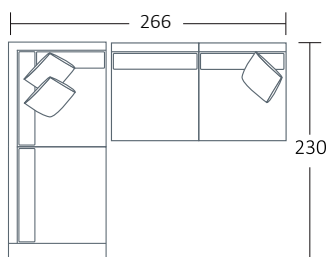

DIMENSIONS (CM)

L 224 x D 100 x H 81
4 Seater 1 Arm (LF/RF)

L 204 x D 100 x H 81
3 Seater 1 Arm (LF/RF)

L 184 x D 100 x H 81
2.5 Seater 1 Arm (LF/RF)

L 164 x D 100 x H 81
2 Seater 1 Arm (LF/RF)

L 90 x D 100 x H 81
Single Seater 1 Arm (LF/RF)

L 250 x D 100 x H 81
4 Seater 1 Arm (LF/RF)
Corner

L 230 x D 100 x H 81
3 Seater 1 Arm (LF/RF)
Corner

L 210 x D 100 x H 81
2.5 Seater 1 Arm (LR/RF)
Corner

L 206 x D 100 x H 81
4 Seater Bench

L 186 x D 100 x H 81
3 Seater Bench

L 166 x D 100 x H 81
2.5 Seater Bench

L 72 x D 100 x H 81
Single Bench

L 90 x D 164 x H 81
Chaise (LF/RF)

L 100 x D 186 x H 81
Corner Chaise (LF/RF)

L 100 x D 100 x H 81
Corner

L 154 x D 145 x H 81
Angle Chaise

MODULAR EXAMPLES

COMBINATION 1
4 Seater 1 Arm Corner (LF)
2.5 Seater 1 Arm (RF)

COMBINATION 2
4 Seater 1 Arm (LF)
Chaise (RF)

COMBINATION 3
3 Seater 1 Arm Corner (LF)
2.5 Seater Bench

COMBINATION 4
3 Seater 1 Arm (LF)
Corner Chaise (RF)