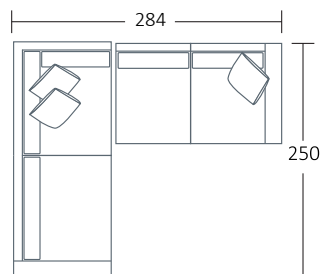

DIMENSIONS (CM)

L 224 x D 100 x H 81
4 Seater 1 Arm (LF/RF)

L 204 x D 100 x H 81
3 Seater 1 Arm (LF/RF)

L 184 x D 100 x H 81
2.5 Seater 1 Arm (LF/RF)

L 164 x D 100 x H 81
2 Seater 1 Arm (LF/RF)

L 90 x D 100 x H 81
Single Seater 1 Arm (LF/RF)

L 250 x D 100 x H 81
4 Seater 1 Arm (LF/RF)
Corner

L 230 x D 100 x H 81
3 Seater 1 Arm (LF/RF)
Corner

L 210 x D 100 x H 81
2.5 Seater 1 Arm (LR/RF)
Corner

L 206 x D 100 x H 81
4 Seater Bench

L 186 x D 100 x H 81
3 Seater Bench

L 166 x D 100 x H 81
2.5 Seater Bench

L 72 x D 100 x H 81
Single Bench

L 90 x D 164 x H 81
Chaise (LF/RF)

L 100 x D 186 x H 81
Corner Chaise (LF/RF)

L 100 x D 100 x H 81
Corner

L 154 x D 145 x H 81
Angle Chaise

MODULAR EXAMPLES

COMBINATION 1
4 Seater 1 Arm Corner (LF)
2.5 Seater 1 Arm (RF)

COMBINATION 2
4 Seater 1 Arm (LF)
Chaise (RF)

COMBINATION 3
3 Seater 1 Arm Corner (LF)
2.5 Seater Bench

COMBINATION 4
3 Seater 1 Arm (LF)
Corner Chaise (RF)