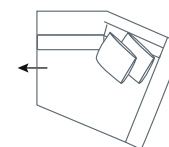

DIMENSIONS (CM)

L 224 x D 100 x H 81
4 Seater 1 Arm (LF/RF)

L 204 x D 100 x H 81
3 Seater 1 Arm (LF/RF)

L 184 x D 100 x H 81
2.5 Seater 1 Arm (LF/RF)

L 164 x D 100 x H 81
2 Seater 1 Arm (LF/RF)

L 90 x D 100 x H 81
Single Seater 1 Arm (LF/RF)

L 250 x D 100 x H 81
4 Seater 1 Arm (LF/RF)
Corner

L 230 x D 100 x H 81
3 Seater 1 Arm (LF/RF)
Corner

L 210 x D 100 x H 81
2.5 Seater 1 Arm (LR/RF)
Corner

L 206 x D 100 x H 81
4 Seater Bench

L 186 x D 100 x H 81
3 Seater Bench

L 166 x D 100 x H 81
2.5 Seater Bench

L 72 x D 100 x H 81
Single Bench

L 90 x D 164 x H 81
Chaise (LF/RF)

L 100 x D 186 x H 81
Corner Chaise (LF/RF)

L 100 x D 100 x H 81
Corner

L 154 x D 145 x H 81
Angle Chaise

MODULAR EXAMPLES

COMBINATION 1
4 Seater 1 Arm Corner (LF)
2.5 Seater 1 Arm (RF)

COMBINATION 2
4 Seater 1 Arm (LF)
Chaise (RF)

COMBINATION 3
3 Seater 1 Arm Corner (LF)
2.5 Seater Bench

COMBINATION 4
3 Seater 1 Arm (LF)
Corner Chaise (RF)