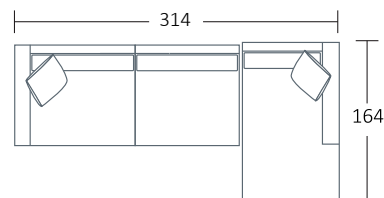

DIMENSIONS (CM)

L 224 x D 100 x H 81
4 Seater 1 Arm (LF/RF)

L 204 x D 100 x H 81
3 Seater 1 Arm (LF/RF)

L 184 x D 100 x H 81
2.5 Seater 1 Arm (LF/RF)

L 164 x D 100 x H 81
2 Seater 1 Arm (LF/RF)

L 90 x D 100 x H 81
Single Seater 1 Arm (LF/RF)

L 250 x D 100 x H 81
4 Seater 1 Arm (LF/RF)
Corner

L 230 x D 100 x H 81
3 Seater 1 Arm (LF/RF)
Corner

L 210 x D 100 x H 81
2.5 Seater 1 Arm (LR/RF)
Corner

L 206 x D 100 x H 81
4 Seater Bench

L 186 x D 100 x H 81
3 Seater Bench

L 166 x D 100 x H 81
2.5 Seater Bench

L 72 x D 100 x H 81
Single Bench

L 90 x D 164 x H 81
Chaise (LF/RF)

L 100 x D 186 x H 81
Corner Chaise (LF/RF)

L 100 x D 100 x H 81
Corner

L 154 x D 145 x H 81
Angle Chaise

MODULAR EXAMPLES

COMBINATION 1
4 Seater 1 Arm Corner (LF)
2.5 Seater 1 Arm (RF)

COMBINATION 2
4 Seater 1 Arm (LF)
Chaise (RF)

COMBINATION 3
3 Seater 1 Arm Corner (LF)
2.5 Seater Bench

COMBINATION 4
3 Seater 1 Arm (LF)
Corner Chaise (RF)