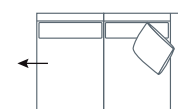

L 75 x D 75 x H 48
 Ottoman Square

*Please note: Seat height dimensions may change when non standard inserts are used.

Refer to Molmic website for Timber Stains and Powdercoat colours.
 All designs remain the intellectual property of Molmic Furniture.
 Improvements or alterations to design, construction or dimensions may occur without notice.
 Molmic PTY LTD ABN 35 400 631 463

DIMENSIONS (CM)

L 224 x D 100 x H 81
4 Seater 1 Arm (LF/RF)

L 204 x D 100 x H 81
3 Seater 1 Arm (LF/RF)

L 184 x D 100 x H 81
2.5 Seater 1 Arm (LF/RF)

L 164 x D 100 x H 81
2 Seater 1 Arm (LF/RF)

L 90 x D 100 x H 81
Single Seater 1 Arm (LF/RF)

L 250 x D 100 x H 81
4 Seater 1 Arm (LF/RF)
Corner

L 230 x D 100 x H 81
3 Seater 1 Arm (LF/RF)
Corner

L 210 x D 100 x H 81
2.5 Seater 1 Arm (LR/RF)
Corner

L 206 x D 100 x H 81
4 Seater Bench

L 186 x D 100 x H 81
3 Seater Bench

L 166 x D 100 x H 81
2.5 Seater Bench

L 72 x D 100 x H 81
Single Bench

L 90 x D 164 x H 81
Chaise (LF/RF)

L 100 x D 186 x H 81
Corner Chaise (LF/RF)

L 100 x D 100 x H 81
Corner

L 154 x D 145 x H 81
Angle Chaise