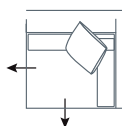

DIMENSIONS (CM)

L 224 x D 100 x H 81
4 Seater 1 Arm (LF/RF)

L 204 x D 100 x H 81
3 Seater 1 Arm (LF/RF)

L 184 x D 100 x H 81
2.5 Seater 1 Arm (LF/RF)

L 164 x D 100 x H 81
2 Seater 1 Arm (LF/RF)

L 90 x D 100 x H 81
Single Seater 1 Arm (LF/RF)

L 250 x D 100 x H 81
4 Seater 1 Arm (LF/RF)
Corner

L 230 x D 100 x H 81
3 Seater 1 Arm (LF/RF)
Corner

L 210 x D 100 x H 81
2.5 Seater 1 Arm (LR/RF)
Corner

L 206 x D 100 x H 81
4 Seater Bench

L 186 x D 100 x H 81
3 Seater Bench

L 166 x D 100 x H 81
2.5 Seater Bench

L 72 x D 100 x H 81
Single Bench

L 90 x D 164 x H 81
Chaise (LF/RF)

L 100 x D 186 x H 81
Corner Chaise (LF/RF)

L 100 x D 100 x H 81
Corner

L 154 x D 145 x H 81
Angle Chaise

MODULAR EXAMPLES

COMBINATION 1
4 Seater 1 Arm Corner (LF)
2.5 Seater 1 Arm (RF)

COMBINATION 2
4 Seater 1 Arm (LF)
Chaise (RF)

COMBINATION 3
3 Seater 1 Arm Corner (LF)
2.5 Seater Bench

COMBINATION 4
3 Seater 1 Arm (LF)
Corner Chaise (RF)