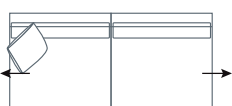

L 75 x D 75 x H 48
 Ottoman Square

*Please note: Seat height dimensions may change when non standard inserts are used.

Refer to Molmic website for Timber Stains and Powdercoat colours.
 All designs remain the intellectual property of Molmic Furniture.
 Improvements or alterations to design, construction or dimensions may occur without notice.
 Molmic PTY LTD ABN 35 400 631 463

DIMENSIONS (CM)

L 224 x D 100 x H 81
4 Seater 1 Arm (LF/RF)

L 204 x D 100 x H 81
3 Seater 1 Arm (LF/RF)

L 184 x D 100 x H 81
2.5 Seater 1 Arm (LF/RF)

L 164 x D 100 x H 81
2 Seater 1 Arm (LF/RF)

L 90 x D 100 x H 81
Single Seater 1 Arm (LF/RF)

L 250 x D 100 x H 81
4 Seater 1 Arm (LF/RF)
Corner

L 230 x D 100 x H 81
3 Seater 1 Arm (LF/RF)
Corner

L 210 x D 100 x H 81
2.5 Seater 1 Arm (LR/RF)
Corner

L 206 x D 100 x H 81
4 Seater Bench

L 186 x D 100 x H 81
3 Seater Bench

L 166 x D 100 x H 81
2.5 Seater Bench

L 72 x D 100 x H 81
Single Bench

L 90 x D 164 x H 81
Chaise (LF/RF)

L 100 x D 186 x H 81
Corner Chaise (LF/RF)

L 100 x D 100 x H 81
Corner

L 154 x D 145 x H 81
Angle Chaise