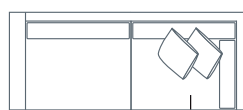

L 75 x D 75 x H 48
 Ottoman Square

*Please note: Seat height dimensions may change when non standard inserts are used.

Refer to Molmic website for Timber Stains and Powdercoat colours.
 All designs remain the intellectual property of Molmic Furniture.
 Improvements or alterations to design, construction or dimensions may occur without notice.
 Molmic PTY LTD ABN 35 400 631 463

DIMENSIONS (CM)

L 224 x D 100 x H 81
4 Seater 1 Arm (LF/RF)

L 204 x D 100 x H 81
3 Seater 1 Arm (LF/RF)

L 184 x D 100 x H 81
2.5 Seater 1 Arm (LF/RF)

L 164 x D 100 x H 81
2 Seater 1 Arm (LF/RF)

L 90 x D 100 x H 81
Single Seater 1 Arm (LF/RF)

L 250 x D 100 x H 81
4 Seater 1 Arm (LF/RF)
Corner

L 230 x D 100 x H 81
3 Seater 1 Arm (LF/RF)
Corner

L 210 x D 100 x H 81
2.5 Seater 1 Arm (LR/RF)
Corner

L 206 x D 100 x H 81
4 Seater Bench

L 186 x D 100 x H 81
3 Seater Bench

L 166 x D 100 x H 81
2.5 Seater Bench

L 72 x D 100 x H 81
Single Bench

L 90 x D 164 x H 81
Chaise (LF/RF)

L 100 x D 186 x H 81
Corner Chaise (LF/RF)

L 100 x D 100 x H 81
Corner

L 154 x D 145 x H 81
Angle Chaise