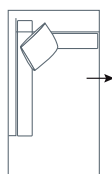

DIMENSIONS (CM)

L 224 x D 100 x H 81
4 Seater 1 Arm (LF/RF)

L 204 x D 100 x H 81
3 Seater 1 Arm (LF/RF)

L 184 x D 100 x H 81
2.5 Seater 1 Arm (LF/RF)

L 164 x D 100 x H 81
2 Seater 1 Arm (LF/RF)

L 90 x D 100 x H 81
Single Seater 1 Arm (LF/RF)

L 250 x D 100 x H 81
4 Seater 1 Arm (LF/RF)
Corner

L 230 x D 100 x H 81
3 Seater 1 Arm (LF/RF)
Corner

L 210 x D 100 x H 81
2.5 Seater 1 Arm (LR/RF)
Corner

L 206 x D 100 x H 81
4 Seater Bench

L 186 x D 100 x H 81
3 Seater Bench

L 166 x D 100 x H 81
2.5 Seater Bench

L 72 x D 100 x H 81
Single Bench

L 90 x D 164 x H 81
Chaise (LF/RF)

L 100 x D 186 x H 81
Corner Chaise (LF/RF)

L 100 x D 100 x H 81
Corner

L 154 x D 145 x H 81
Angle Chaise

MODULAR EXAMPLES

COMBINATION 1
4 Seater 1 Arm Corner (LF)
2.5 Seater 1 Arm (RF)

COMBINATION 2
4 Seater 1 Arm (LF)
Chaise (RF)

COMBINATION 3
3 Seater 1 Arm Corner (LF)
2.5 Seater Bench

COMBINATION 4
3 Seater 1 Arm (LF)
Corner Chaise (RF)