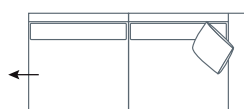

L 222 x D 100 x H 81
 3 Seater

L 202 x D 100 x H 81
 2.5 Seater

L 182 x D 100 x H 81
 2 Seater

L 105 x D 100 x H 81
 Chair Plus

L 85 x D 95 x H 75
 Chair Narrower Arm

L 105 x D 75 x H 48
 Ottoman Rectangle

L 75 x D 75 x H 48
 Ottoman Square

*Please note: Seat height dimensions may change when non standard inserts are used.

Refer to Molmic website for Timber Stains and Powdercoat colours.
 All designs remain the intellectual property of Molmic Furniture.
 Improvements or alterations to design, construction or dimensions may occur without notice.
 Molmic PTY LTD ABN 35 400 631 463

DIMENSIONS (CM)

L 224 x D 100 x H 81
4 Seater 1 Arm (LF/RF)

L 204 x D 100 x H 81
3 Seater 1 Arm (LF/RF)

L 184 x D 100 x H 81
2.5 Seater 1 Arm (LF/RF)

L 164 x D 100 x H 81
2 Seater 1 Arm (LF/RF)

L 90 x D 100 x H 81
Single Seater 1 Arm (LF/RF)

L 250 x D 100 x H 81
4 Seater 1 Arm (LF/RF)
Corner

L 230 x D 100 x H 81
3 Seater 1 Arm (LF/RF)
Corner

L 210 x D 100 x H 81
2.5 Seater 1 Arm (LR/RF)
Corner

L 206 x D 100 x H 81
4 Seater Bench

L 186 x D 100 x H 81
3 Seater Bench