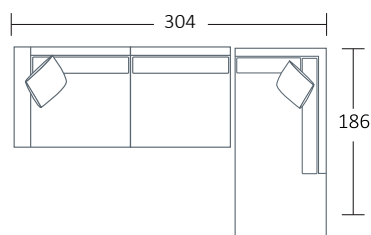

DIMENSIONS (CM)

L 224 x D 100 x H 81
4 Seater 1 Arm (LF/RF)

L 204 x D 100 x H 81
3 Seater 1 Arm (LF/RF)

L 184 x D 100 x H 81
2.5 Seater 1 Arm (LF/RF)

L 164 x D 100 x H 81
2 Seater 1 Arm (LF/RF)

L 90 x D 100 x H 81
Single Seater 1 Arm (LF/RF)

L 250 x D 100 x H 81
4 Seater 1 Arm (LF/RF)
Corner

L 230 x D 100 x H 81
3 Seater 1 Arm (LF/RF)
Corner

L 210 x D 100 x H 81
2.5 Seater 1 Arm (LR/RF)
Corner

L 206 x D 100 x H 81
4 Seater Bench

L 186 x D 100 x H 81
3 Seater Bench

L 166 x D 100 x H 81
2.5 Seater Bench

L 72 x D 100 x H 81
Single Bench

L 90 x D 164 x H 81
Chaise (LF/RF)

L 100 x D 186 x H 81
Corner Chaise (LF/RF)

L 100 x D 100 x H 81
Corner

L 154 x D 145 x H 81
Angle Chaise

MODULAR EXAMPLES

COMBINATION 1
4 Seater 1 Arm Corner (LF)
2.5 Seater 1 Arm (RF)

COMBINATION 2
4 Seater 1 Arm (LF)
Chaise (RF)

COMBINATION 3
3 Seater 1 Arm Corner (LF)
2.5 Seater Bench

COMBINATION 4
3 Seater 1 Arm (LF)
Corner Chaise (RF)