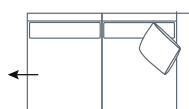

L 222 x D 100 x H 81
 3 Seater

L 202 x D 100 x H 81
 2.5 Seater

L 182 x D 100 x H 81
 2 Seater

L 105 x D 100 x H 81
 Chair Plus

L 85 x D 95 x H 75
 Chair Narrower Arm

L 105 x D 75 x H 48
 Ottoman Rectangle

L 75 x D 75 x H 48
 Ottoman Square

*Please note: Seat height dimensions may change when non standard inserts are used.

Refer to Molmic website for Timber Stains and Powdercoat colours.
 All designs remain the intellectual property of Molmic Furniture.
 Improvements or alterations to design, construction or dimensions may occur without notice.
 Molmic PTY LTD ABN 35 400 631 463

DIMENSIONS (CM)

L 224 x D 100 x H 81
4 Seater 1 Arm (LF/RF)

L 204 x D 100 x H 81
3 Seater 1 Arm (LF/RF)

L 184 x D 100 x H 81
2.5 Seater 1 Arm (LF/RF)

L 164 x D 100 x H 81
2 Seater 1 Arm (LF/RF)

L 90 x D 100 x H 81
Single Seater 1 Arm (LF/RF)

L 250 x D 100 x H 81
4 Seater 1 Arm (LF/RF)
Corner

L 230 x D 100 x H 81
3 Seater 1 Arm (LF/RF)
Corner

L 210 x D 100 x H 81
2.5 Seater 1 Arm (LR/RF)
Corner

L 206 x D 100 x H 81
4 Seater Bench

L 186 x D 100 x H 81
3 Seater Bench