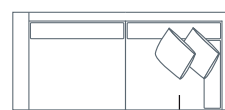

L 75 x D 75 x H 48
 Ottoman Square

*Please note: Seat height dimensions may change when non standard inserts are used.

Refer to Molmic website for Timber Stains and Powdercoat colours.
 All designs remain the intellectual property of Molmic Furniture.
 Improvements or alterations to design, construction or dimensions may occur without notice.
 Molmic PTY LTD ABN 35 400 631 463

DIMENSIONS (CM)

L 224 x D 100 x H 81
4 Seater 1 Arm (LF/RF)

L 204 x D 100 x H 81
3 Seater 1 Arm (LF/RF)

L 184 x D 100 x H 81
2.5 Seater 1 Arm (LF/RF)

L 164 x D 100 x H 81
2 Seater 1 Arm (LF/RF)

L 90 x D 100 x H 81
Single Seater 1 Arm (LF/RF)

L 250 x D 100 x H 81
4 Seater 1 Arm (LF/RF)
Corner

L 230 x D 100 x H 81
3 Seater 1 Arm (LF/RF)
Corner

L 210 x D 100 x H 81
2.5 Seater 1 Arm (LR/RF)
Corner

L 206 x D 100 x H 81
4 Seater Bench

L 186 x D 100 x H 81
3 Seater Bench

L 166 x D 100 x H 81
2.5 Seater Bench

L 72 x D 100 x H 81
Single Bench

L 90 x D 164 x H 81
Chaise (LF/RF)

L 100 x D 186 x H 81
Corner Chaise (LF/RF)

L 100 x D 100 x H 81
Corner

L 154 x D 145 x H 81
Angle Chaise