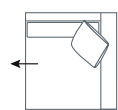

L 75 x D 75 x H 48
 Ottoman Square

*Please note: Seat height dimensions may change when non standard inserts are used.

Refer to Molmic website for Timber Stains and Powdercoat colours.
 All designs remain the intellectual property of Molmic Furniture.
 Improvements or alterations to design, construction or dimensions may occur without notice.
 Molmic PTY LTD ABN 35 400 631 463

DIMENSIONS (CM)

L 224 x D 100 x H 81
4 Seater 1 Arm (LF/RF)

L 204 x D 100 x H 81
3 Seater 1 Arm (LF/RF)

L 184 x D 100 x H 81
2.5 Seater 1 Arm (LF/RF)

L 164 x D 100 x H 81
2 Seater 1 Arm (LF/RF)

L 90 x D 100 x H 81
Single Seater 1 Arm (LF/RF)

L 250 x D 100 x H 81
4 Seater 1 Arm (LF/RF)
Corner

L 230 x D 100 x H 81
3 Seater 1 Arm (LF/RF)
Corner

L 210 x D 100 x H 81
2.5 Seater 1 Arm (LR/RF)
Corner

L 206 x D 100 x H 81
4 Seater Bench

L 186 x D 100 x H 81
3 Seater Bench

L 166 x D 100 x H 81
2.5 Seater Bench

L 72 x D 100 x H 81
Single Bench

L 90 x D 164 x H 81
Chaise (LF/RF)

L 100 x D 186 x H 81
Corner Chaise (LF/RF)

L 100 x D 100 x H 81
Corner

L 154 x D 145 x H 81
Angle Chaise