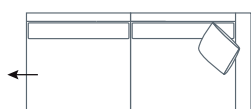

UPHOLSTERY Fabric fully upholstered

SIDE VIEW (CM)

Seat Height **Seat Depth** **Back Height** **Arm Height** **Leg Height** **Scatter Size**
 51 63 66 66 3.5 60 x 60 cm

DIMENSIONS (CM)

L 242 x D 100 x H 81
 4 Seater

L 222 x D 100 x H 81
 3 Seater

L 202 x D 100 x H 81
 2.5 Seater

L 182 x D 100 x H 81
 2 Seater

L 105 x D 100 x H 81
 Chair Plus

L 85 x D 95 x H 75
 Chair Narrower Arm

L 105 x D 75 x H 48
 Ottoman Rectangle

L 75 x D 75 x H 48
 Ottoman Square

*Please note: Seat height dimensions may change when non standard inserts are used.

Refer to Molmic website for Timber Stains and Powdercoat colours.
 All designs remain the intellectual property of Molmic Furniture.
 Improvements or alterations to design, construction or dimensions may occur without notice.
 Molmic PTY LTD ABN 35 400 631 463

DIMENSIONS (CM)

L 224 x D 100 x H 81
4 Seater 1 Arm (LF/RF)

L 204 x D 100 x H 81
3 Seater 1 Arm (LF/RF)

L 184 x D 100 x H 81
2.5 Seater 1 Arm (LF/RF)

L 164 x D 100 x H 81
2 Seater 1 Arm (LF/RF)

L 90 x D 100 x H 81
Single Seater 1 Arm (LF/RF)