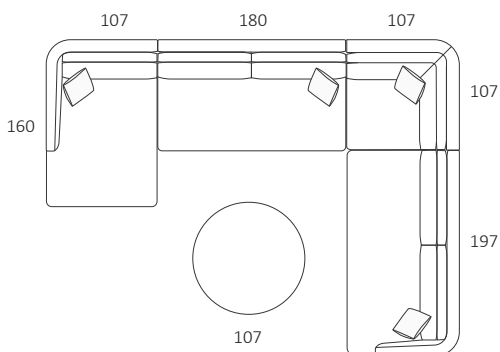

Chaise (LF)
3 Seater Bench
Corner
3 Seater 1 Arm (RF)

Ottoman Circle