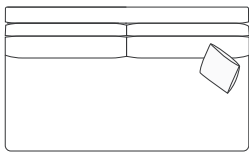

DIMENSIONS (CM)

L 232 x D 107 x H 87  
4 Seater

L 212 x D 107 x H 87  
3 Seater

L 192 x D 107 x H 87  
2.5 Seater

L 197 x D 107 x H 87  
3 Seater 1 Arm (LF/RF)

L 177 x D 107 x H 87  
2.5 Seater 1 Arm (LF/RF)

L 157 x D 107 x H 87  
2 Seater 1 Arm (LF/RF)

L 117 x D 107 x H 87  
Chair 1 Arm (LF/RF)

L 107 x D 160 x H 87  
Chaise (LF/RF)

**NOTE: No alterations available**

Refer to Molmic website for Timber Stains and Powdercoat colours.  
All designs remain the intellectual property of Molmic Furniture.  
Improvements or alterations to design, construction or dimensions may occur without notice.  
Molmic PTY LTD ABN 35 400 631 463

DIMENSIONS (CM)

L 197 x D 107 x H 87  
3 Seater 1 Arm (LF/RF)

L 177 x D 107 x H 87  
2.5 Seater 1 Arm (LF/RF)

L 157 x D 107 x H 87  
2 Seater 1 Arm (LF/RF)

L 117 x D 107 x H 87  
Single 1 Arm (LF/RF)

L 180 x D 107 x H 87  
3 Seater Bench

L 160 x D 107 x H 87  
2.5 Seater Bench

L 140 x D 107 x H 87  
2 Seater Bench

L 100 x D 107 x H 87  
Single Bench

L 107 x D 160 x H 87  
Chaise (LF/RF)

L 107 x D 107 x H 87  
Corner

L 107 x D 107 x H 42  
Ottoman Square