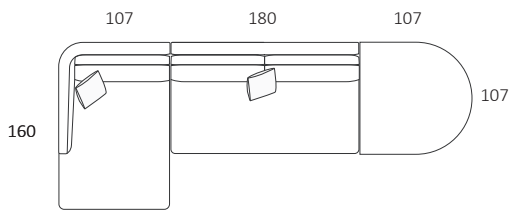

MODULAR COMBINATIONS

Chaise (LF)
3 Seater Bench
Ottoman D-End (RF)