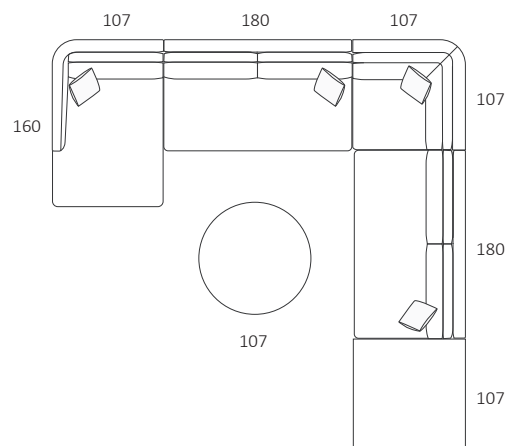

Chaise (LF)
3 Seater Bench
Corner
3 Seater Bench

Ottoman Square
Ottoman Circle

NOTE: No alterations available

Refer to Molmic website for Timber Stains and Powdercoat colours.
All designs remain the intellectual property of Molmic Furniture.
Improvements or alterations to design, construction or dimensions may occur without notice.
Molmic PTY LTD ABN 35 400 631 463