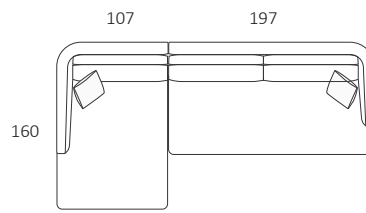

Chaise (LF)
3 Seater 1 Arm (RF)