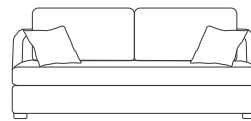

SIDE VIEW (CM)

Seat Height  
42

Seat Depth  
65

Back Height  
71

Arm Height  
66

Leg Height  
4

Scatter Size  
55 x 55 cm

Chaise Seat Depth  
118

DIMENSIONS (CM)

L 232 x D 107 x H 87  
4 Seater

L 212 x D 107 x H 87  
3 Seater

L 192 x D 107 x H 87  
2.5 Seater

L 197 x D 107 x H 87  
3 Seater 1 Arm (LF/RF)

L 177 x D 107 x H 87  
2.5 Seater 1 Arm (LF/RF)

DIMENSIONS (CM)

L 197 x D 107 x H 87  
3 Seater 1 Arm (LF/RF)

L 177 x D 107 x H 87  
2.5 Seater 1 Arm (LF/RF)

L 157 x D 107 x H 87  
2 Seater 1 Arm (LF/RF)

L 117 x D 107 x H 87  
Single 1 Arm (LF/RF)

L 180 x D 107 x H 87  
3 Seater Bench

MODULAR COMBINATIONS

Chaise (LF)  
3 Seater Bench  
Ottoman D-End (RF)

Chaise (LF)  
3 Seater 1 Arm (RF)

Single 1 Arm (LF)  
Corner  
2.5 Seater 1 Arm (RF)

Single 1 Arm (LF)      Single 1 Arm (RF)  
Corner  
Single Bench x2  
Corner