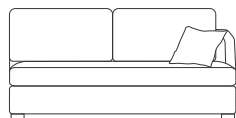

SIDE VIEW (CM)

Seat Height  
42

Seat Depth  
65

Back Height  
71

Arm Height  
66

Leg Height  
4

Scatter Size  
55 x 55 cm

Chaise Seat Depth  
118

DIMENSIONS (CM)

L 232 x D 107 x H 87  
4 Seater

L 212 x D 107 x H 87  
3 Seater

L 192 x D 107 x H 87  
2.5 Seater

L 197 x D 107 x H 87  
3 Seater 1 Arm (LF/RF)

L 177 x D 107 x H 87  
2.5 Seater 1 Arm (LF/RF)

L 157 x D 107 x H 87  
2 Seater 1 Arm (LF/RF)

L 117 x D 107 x H 87  
Chair 1 Arm (LF/RF)

L 107 x D 160 x H 87  
Chaise (LF/RF)

**NOTE: No alterations available**

Refer to Molmic website for Timber Stains and Powdercoat colours.  
All designs remain the intellectual property of Molmic Furniture.  
Improvements or alterations to design, construction or dimensions may occur without notice.  
Molmic PTY LTD ABN 35 400 631 463

DIMENSIONS (CM)

L 197 x D 107 x H 87  
3 Seater 1 Arm (LF/RF)

L 177 x D 107 x H 87  
2.5 Seater 1 Arm (LF/RF)

L 157 x D 107 x H 87  
2 Seater 1 Arm (LF/RF)

L 117 x D 107 x H 87  
Single 1 Arm (LF/RF)

L 180 x D 107 x H 87  
3 Seater Bench