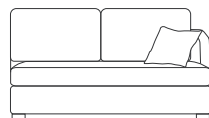

SIDE VIEW (CM)

Seat Height  
42

Seat Depth  
65

Back Height  
71

Arm Height  
66

Leg Height  
4

Scatter Size  
55 x 55 cm

Chaise Seat Depth  
118

DIMENSIONS (CM)

L 232 x D 107 x H 87  
4 Seater

L 212 x D 107 x H 87  
3 Seater

L 192 x D 107 x H 87  
2.5 Seater

L 197 x D 107 x H 87  
3 Seater 1 Arm (LF/RF)

L 177 x D 107 x H 87  
2.5 Seater 1 Arm (LF/RF)

L 157 x D 107 x H 87  
2 Seater 1 Arm (LF/RF)

L 117 x D 107 x H 87  
Chair 1 Arm (LF/RF)

L 107 x D 160 x H 87  
Chaise (LF/RF)

**NOTE: No alterations available**

Refer to Molmic website for Timber Stains and Powdercoat colours.  
All designs remain the intellectual property of Molmic Furniture.  
Improvements or alterations to design, construction or dimensions may occur without notice.  
Molmic PTY LTD ABN 35 400 631 463

DIMENSIONS (CM)

L 197 x D 107 x H 87  
3 Seater 1 Arm (LF/RF)

L 177 x D 107 x H 87  
2.5 Seater 1 Arm (LF/RF)

L 157 x D 107 x H 87  
2 Seater 1 Arm (LF/RF)

L 117 x D 107 x H 87  
Single 1 Arm (LF/RF)

L 180 x D 107 x H 87  
3 Seater Bench