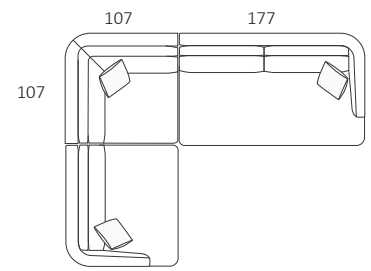

Single 1 Arm (LF)
Corner
2.5 Seater 1 Arm (RF)