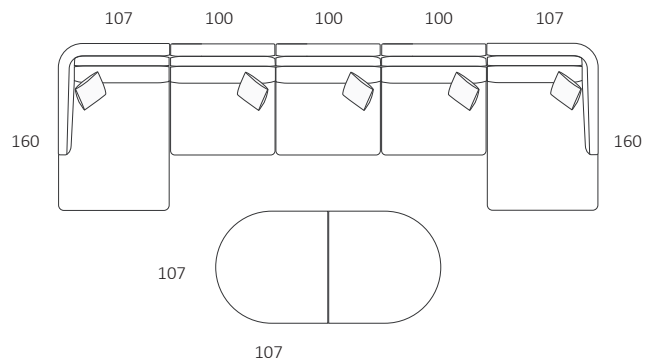

DIMENSIONS (CM)

L 232 x D 107 x H 87  
4 Seater

L 212 x D 107 x H 87  
3 Seater

L 192 x D 107 x H 87  
2.5 Seater

L 197 x D 107 x H 87  
3 Seater 1 Arm (LF/RF)

L 177 x D 107 x H 87  
2.5 Seater 1 Arm (LF/RF)

DIMENSIONS (CM)

L 197 x D 107 x H 87  
3 Seater 1 Arm (LF/RF)

L 177 x D 107 x H 87  
2.5 Seater 1 Arm (LF/RF)

L 157 x D 107 x H 87  
2 Seater 1 Arm (LF/RF)

L 117 x D 107 x H 87  
Single 1 Arm (LF/RF)

L 180 x D 107 x H 87  
3 Seater Bench

L 160 x D 107 x H 87  
2.5 Seater Bench

L 140 x D 107 x H 87  
2 Seater Bench

L 100 x D 107 x H 87  
Single Bench

L 107 x D 160 x H 87  
Chaise (LF/RF)

L 107 x D 107 x H 87  
Corner

L 107 x D 107 x H 42  
Ottoman Square

MODULAR COMBINATIONS

Chaise (LF)  
3 Seater Bench  
Ottoman D-End (RF)

Chaise (LF)  
3 Seater 1 Arm (RF)

Single 1 Arm (LF)  
Corner  
2.5 Seater 1 Arm (RF)

Single 1 Arm (LF)      Single 1 Arm (RF)  
Corner  
Single Bench x2  
Corner