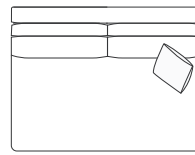

DIMENSIONS (CM)

L 232 x D 107 x H 87  
4 Seater

L 212 x D 107 x H 87  
3 Seater

L 192 x D 107 x H 87  
2.5 Seater

L 197 x D 107 x H 87  
3 Seater 1 Arm (LF/RF)

L 177 x D 107 x H 87  
2.5 Seater 1 Arm (LF/RF)

L 157 x D 107 x H 87  
2 Seater 1 Arm (LF/RF)

L 117 x D 107 x H 87  
Chair 1 Arm (LF/RF)

L 107 x D 160 x H 87  
Chaise (LF/RF)

**NOTE: No alterations available**

Refer to Molmic website for Timber Stains and Powdercoat colours.  
All designs remain the intellectual property of Molmic Furniture.  
Improvements or alterations to design, construction or dimensions may occur without notice.  
Molmic PTY LTD ABN 35 400 631 463

DIMENSIONS (CM)

L 197 x D 107 x H 87  
3 Seater 1 Arm (LF/RF)

L 177 x D 107 x H 87  
2.5 Seater 1 Arm (LF/RF)

L 157 x D 107 x H 87  
2 Seater 1 Arm (LF/RF)

L 117 x D 107 x H 87  
Single 1 Arm (LF/RF)

L 180 x D 107 x H 87  
3 Seater Bench

L 160 x D 107 x H 87  
2.5 Seater Bench

L 140 x D 107 x H 87  
2 Seater Bench

L 100 x D 107 x H 87  
Single Bench

L 107 x D 160 x H 87  
Chaise (LF/RF)

L 107 x D 107 x H 87  
Corner

L 107 x D 107 x H 42  
Ottoman Square