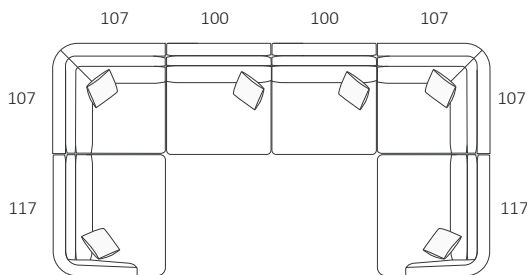

DIMENSIONS (CM)

L 197 x D 107 x H 87  
3 Seater 1 Arm (LF/RF)

L 177 x D 107 x H 87  
2.5 Seater 1 Arm (LF/RF)

L 157 x D 107 x H 87  
2 Seater 1 Arm (LF/RF)

L 117 x D 107 x H 87  
Single 1 Arm (LF/RF)

L 180 x D 107 x H 87  
3 Seater Bench

L 160 x D 107 x H 87  
2.5 Seater Bench

L 140 x D 107 x H 87  
2 Seater Bench

L 100 x D 107 x H 87  
Single Bench

L 107 x D 160 x H 87  
Chaise (LF/RF)

L 107 x D 107 x H 87  
Corner

L 107 x D 107 x H 42  
Ottoman Square

MODULAR COMBINATIONS

Chaise (LF)  
3 Seater Bench  
Ottoman D-End (RF)

Chaise (LF)  
3 Seater 1 Arm (RF)

Single 1 Arm (LF)  
Corner  
2.5 Seater 1 Arm (RF)

Single 1 Arm (LF)      Single 1 Arm (RF)  
Corner  
Single Bench x2  
Corner

Chaise (LF)      Ottoman D-End (RF)  
Single Bench x3  
Chaise (RF)  
Ottoman D-End (LF)

Chaise (LF)  
3 Seater Bench  
Corner  
3 Seater 1 Arm (RF)

Ottoman Circle

Chaise (LF)  
3 Seater Bench  
Corner  
3 Seater Bench