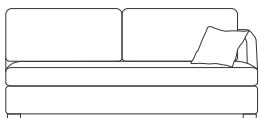

DIMENSIONS (CM)

L 232 x D 107 x H 87  
4 Seater

L 212 x D 107 x H 87  
3 Seater

L 192 x D 107 x H 87  
2.5 Seater

L 197 x D 107 x H 87  
3 Seater 1 Arm (LF/RF)

L 177 x D 107 x H 87  
2.5 Seater 1 Arm (LF/RF)

L 157 x D 107 x H 87  
2 Seater 1 Arm (LF/RF)

L 117 x D 107 x H 87  
Chair 1 Arm (LF/RF)

L 107 x D 160 x H 87  
Chaise (LF/RF)

**NOTE: No alterations available**

Refer to Molmic website for Timber Stains and Powdercoat colours.  
All designs remain the intellectual property of Molmic Furniture.  
Improvements or alterations to design, construction or dimensions may occur without notice.  
Molmic PTY LTD ABN 35 400 631 463

DIMENSIONS (CM)

L 197 x D 107 x H 87  
3 Seater 1 Arm (LF/RF)

L 177 x D 107 x H 87  
2.5 Seater 1 Arm (LF/RF)

L 157 x D 107 x H 87  
2 Seater 1 Arm (LF/RF)

L 117 x D 107 x H 87  
Single 1 Arm (LF/RF)

L 180 x D 107 x H 87  
3 Seater Bench