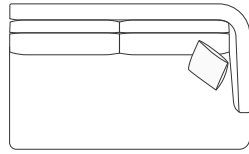

DIMENSIONS (CM)

L 232 x D 107 x H 87  
4 Seater

L 212 x D 107 x H 87  
3 Seater

L 192 x D 107 x H 87  
2.5 Seater

L 197 x D 107 x H 87  
3 Seater 1 Arm (LF/RF)

L 177 x D 107 x H 87  
2.5 Seater 1 Arm (LF/RF)

L 157 x D 107 x H 87  
2 Seater 1 Arm (LF/RF)

L 117 x D 107 x H 87  
Chair 1 Arm (LF/RF)

L 107 x D 160 x H 87  
Chaise (LF/RF)

**NOTE: No alterations available**

Refer to Molmic website for Timber Stains and Powdercoat colours.  
All designs remain the intellectual property of Molmic Furniture.  
Improvements or alterations to design, construction or dimensions may occur without notice.  
Molmic PTY LTD ABN 35 400 631 463

DIMENSIONS (CM)

L 197 x D 107 x H 87  
3 Seater 1 Arm (LF/RF)

L 177 x D 107 x H 87  
2.5 Seater 1 Arm (LF/RF)

L 157 x D 107 x H 87  
2 Seater 1 Arm (LF/RF)

L 117 x D 107 x H 87  
Single 1 Arm (LF/RF)

L 180 x D 107 x H 87  
3 Seater Bench

L 160 x D 107 x H 87  
2.5 Seater Bench

L 140 x D 107 x H 87  
2 Seater Bench

L 100 x D 107 x H 87  
Single Bench

L 107 x D 160 x H 87  
Chaise (LF/RF)

L 107 x D 107 x H 87  
Corner

L 107 x D 107 x H 42  
Ottoman Square