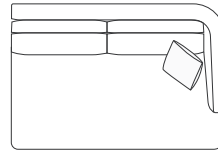

DIMENSIONS (CM)

L 232 x D 107 x H 87  
4 Seater

L 212 x D 107 x H 87  
3 Seater

L 192 x D 107 x H 87  
2.5 Seater

L 197 x D 107 x H 87  
3 Seater 1 Arm (LF/RF)

L 177 x D 107 x H 87  
2.5 Seater 1 Arm (LF/RF)

L 157 x D 107 x H 87  
2 Seater 1 Arm (LF/RF)

L 117 x D 107 x H 87  
Chair 1 Arm (LF/RF)

L 107 x D 160 x H 87  
Chaise (LF/RF)

**NOTE: No alterations available**

Refer to Molmic website for Timber Stains and Powdercoat colours.  
All designs remain the intellectual property of Molmic Furniture.  
Improvements or alterations to design, construction or dimensions may occur without notice.  
Molmic PTY LTD ABN 35 400 631 463

DIMENSIONS (CM)

L 197 x D 107 x H 87  
3 Seater 1 Arm (LF/RF)

L 177 x D 107 x H 87  
2.5 Seater 1 Arm (LF/RF)

L 157 x D 107 x H 87  
2 Seater 1 Arm (LF/RF)

L 117 x D 107 x H 87  
Single 1 Arm (LF/RF)

L 180 x D 107 x H 87  
3 Seater Bench

L 160 x D 107 x H 87  
2.5 Seater Bench

L 140 x D 107 x H 87  
2 Seater Bench

L 100 x D 107 x H 87  
Single Bench

L 107 x D 160 x H 87  
Chaise (LF/RF)

L 107 x D 107 x H 87  
Corner

L 107 x D 107 x H 42  
Ottoman Square