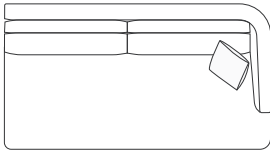

DIMENSIONS (CM)

L 232 x D 107 x H 87  
4 Seater

L 212 x D 107 x H 87  
3 Seater

L 192 x D 107 x H 87  
2.5 Seater

L 197 x D 107 x H 87  
3 Seater 1 Arm (LF/RF)

L 177 x D 107 x H 87  
2.5 Seater 1 Arm (LF/RF)

L 157 x D 107 x H 87  
2 Seater 1 Arm (LF/RF)

L 117 x D 107 x H 87  
Chair 1 Arm (LF/RF)

L 107 x D 160 x H 87  
Chaise (LF/RF)

**NOTE: No alterations available**

Refer to Molmic website for Timber Stains and Powdercoat colours.  
All designs remain the intellectual property of Molmic Furniture.  
Improvements or alterations to design, construction or dimensions may occur without notice.  
Molmic PTY LTD ABN 35 400 631 463

DIMENSIONS (CM)

L 197 x D 107 x H 87  
3 Seater 1 Arm (LF/RF)

L 177 x D 107 x H 87  
2.5 Seater 1 Arm (LF/RF)

L 157 x D 107 x H 87  
2 Seater 1 Arm (LF/RF)

L 117 x D 107 x H 87  
Single 1 Arm (LF/RF)

L 180 x D 107 x H 87  
3 Seater Bench

L 160 x D 107 x H 87  
2.5 Seater Bench

L 140 x D 107 x H 87  
2 Seater Bench

L 100 x D 107 x H 87  
Single Bench

L 107 x D 160 x H 87  
Chaise (LF/RF)

L 107 x D 107 x H 87  
Corner

L 107 x D 107 x H 42  
Ottoman Square