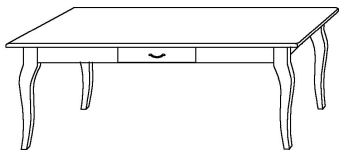

### Flinders Occasional

The most evident feature of Flinders is the French Country Styling - shaped legs & rails.

Smooth curved legs and shaped table rails are complemented by the detail of the table edge profile.

CT63 Flinders Coffee Table  
with single drawer  
1370 x 900 x 450h mm

HT60 Flinders Hall Table  
with two drawers  
1170 x 400 750h mm

CT60 Flinders Lamp Table  
690 x 690 x 550h

CT61 Flinders Coffee Table  
1200 x 690 x 450 mm

### Melrose Occasional

The most evident feature of Melrose is the turned legs, based on the Victorian Classic range. The codes used are the Classic so if ordering Melrose please specify 'Melrose' on all paperwork.