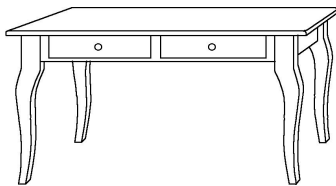

### Flinders Occasional

The most evident feature of Flinders is the French Country Styling - shaped legs & rails.

Smooth curved legs and shaped table rails are complemented by the detail of the table edge profile.

CT63 Flinders Coffee Table  
with single drawer  
1370 x 900 x 450h mm

HT60 Flinders Hall Table  
with two drawers  
1170 x 400 750h mm

CT60 Flinders Lamp Table  
690 x 690 x 550h

CT61 Flinders Coffee Table  
1200 x 690 x 450 mm

### Melrose Occasional

The most evident feature of Melrose is the turned legs, based on the Victorian Classic range. The codes used are the Classic so if ordering Melrose please specify 'Melrose' on all paperwork.