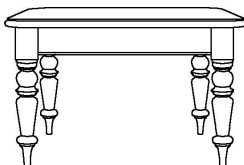

### Flinders Occasional

The most evident feature of Flinders is the French Country Styling - shaped legs & rails.

Smooth curved legs and shaped table rails are complemented by the detail of the table edge profile.

CT63 Flinders Coffee Table  
with single drawer  
1370 x 900 x 450h mm

HT60 Flinders Hall Table  
with two drawers  
1170 x 400 750h mm

CT60 Flinders Lamp Table  
690 x 690 x 550h

CT61 Flinders Coffee Table  
1200 x 690 x 450 mm

### Melrose Occasional

The most evident feature of Melrose is the turned legs, based on the Victorian Classic range. The codes used are the Classic so if ordering Melrose please specify 'Melrose' on all paperwork.